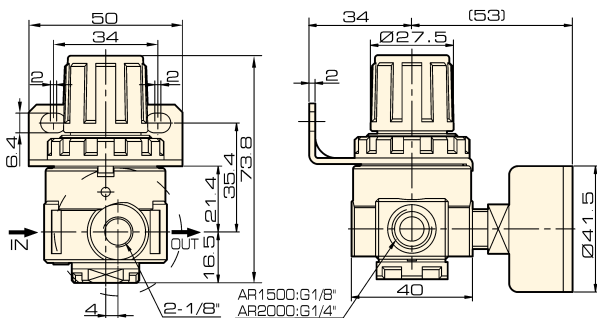

Overall Dimension

AR